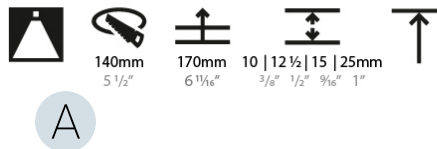

GENERAL

Series: Bioniq
 Subseries: Bioniq Round Deep
 Brand: Prolicht
 Division: Architectural
 Mounting Type: Trimless
 Mounting Location: Ceiling
 Subcategory: Downlight

PHYSICAL

Shape: Round
 Diameter (mm): 136
 Diameter (in): 5 3/8
 Height (mm): 151
 Height (in): 5 15/16
 Ceiling Thickness (mm): 10 / 12.5 / 15 / 25
 Ceiling Thickness (in): 3/8 or 1/2 or 9/16 or 1
 Min. Recessing Depth (mm): 170
 Min. Recessing Depth (in): 6 11/16
 Light Distribution: Downlight
 Weight (kg): 1.073
 Weight (lbs): 2.36
 Fixture Finish: SSR / BKV / CWI / CRY / HAB / UFT / ITA / RUA / FTG / MYG / LOD / PUS / FRO / FUP / KIA / POP / BLS / SPG / MEY / GOH / GUM / CHC / COM / ABZ / JAG / OBR / MOS / ROR
 Fixture Material: Aluminum Die Cast
 Cut-out Measurements: 140mm / 5 1/2"
 Upon Request: Unique Ceiling Thickness

LED

Number of LEDs: 1
 Color Temperature (°K): 2700 / 3000 / 3500 / 4000
 Max. Delivered Lumen (lm): 814 / 877 / 911 / 930
 Nominal Lumen (lm): 1246 / 1342 / 1396 / 1424
 CRI: >90 CRI
 Efficiency (%): 90.5
 Lamp Life (hrs): 50000
 Upon Request: RGB-W Tunable White Special Color Temperature Special LED

OPTICAL

Reflector°: 10
 Optic°: Lens Pack - No Lens / Linear Spread Lens / Honeycomb / Spread Lens
 Upon Request: Special Beam Angles

RATINGS AND CERTIFICATIONS

382, F 416-247-9319, www.zaneen.com
 Certified and Compliant for North American Standards
 IP rating: IP20