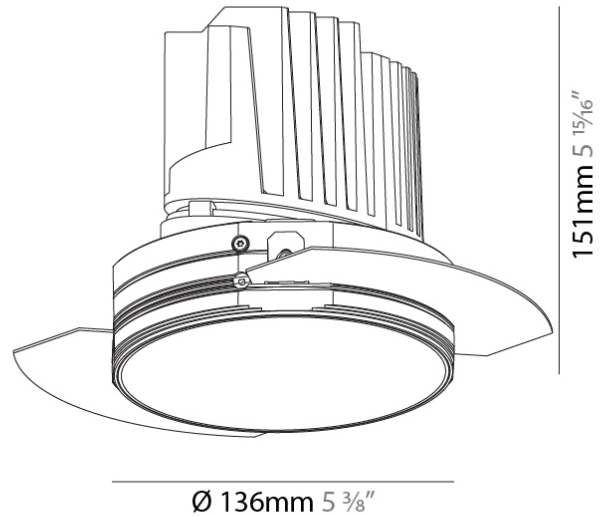

GENERAL

Series: Bioniq
 Subseries: Bioniq Round Deep
 Brand: Prolicht
 Division: Architectural
 Mounting Type: Trimless
 Mounting Location: Ceiling
 Subcategory: Downlight

PHYSICAL

Shape: Round
 Diameter (mm): 136
 Diameter (in): 5 3/8
 Height (mm): 151
 Height (in): 5 15/16
 Ceiling Thickness (mm): 10 / 12.5 / 15 / 25
 Ceiling Thickness (in): 3/8 or 1/2 or 9/16 or 1
 Min. Recessing Depth (mm): 170
 Min. Recessing Depth (in): 6 11/16
 Light Distribution: Downlight
 Weight (kg): 1.073
 Weight (lbs): 2.36
 Fixture Finish: SSR / BKV / CWI / CRY / HAB / UFT / ITA / RUA / FTG / MYG / LOD / PUS / FRO / FUP / KIA / POP / BLS / SPG / MEY / GOH / GUM / CHC / COM / ABZ / JAG / OBR / MOS / ROR
 Fixture Material: Aluminum Die Cast
 Cut-out Measurements: 140mm / 5 1/2"
 Upon Request: Unique Ceiling Thickness

OPTICAL

Reflector°: 10
 Optic°: Lens Pack - No Lens / Linear Spread Lens / Honeycomb / Spread Lens
 Upon Request: Special Beam Angles

RATINGS AND CERTIFICATIONS

382, F 416-247-9319, www.zaneen.com
 Certified and Compliant for North American Standards
 IP rating: IP20